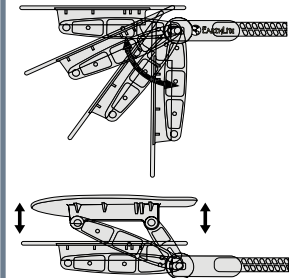

Adjustable Facecradle