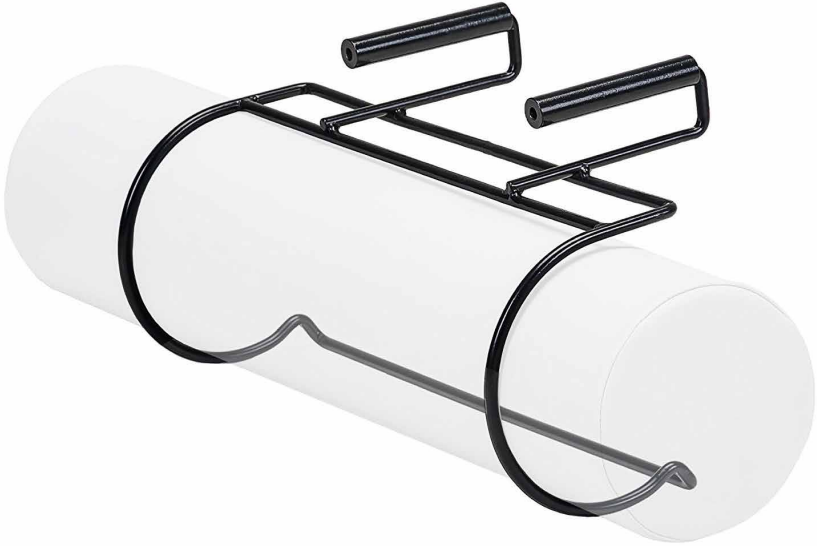

EARTHlite[®]
World's #1 Brand in Massage™

USER MANUAL

Bolster Holder

Legal Notice

The information provided in this document is intended for informational purposes only and is subject to change without notice. The information provided in this document should not be construed as a commitment by Earthlite®.

INTRODUCTION

Congratulations on your purchase of the Earthlite Bolster Holder. This accessory is a simple and convenient way to add further functionality and storage to your Earthlite massage table.

The Earthlite Bolster Holder is crafted with heavy-duty steel and aluminum to provide you a durable product that will safely and securely store your massage bolster. See the basic instructions below on how to install and use this product.