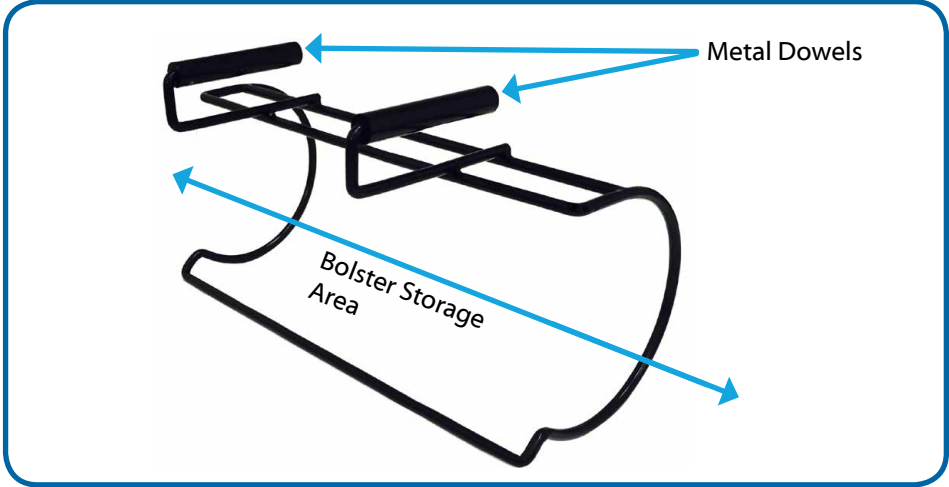

INTRODUCTION

Congratulations on your purchase of the Earthlite Bolster Holder. This accessory is a simple and convenient way to add further functionality and storage to your Earthlite massage table.

The Earthlite Bolster Holder is crafted with heavy-duty steel and aluminum to provide you a durable product that will safely and securely store your massage bolster. See the basic instructions below on how to install and use this product.

Product Overview