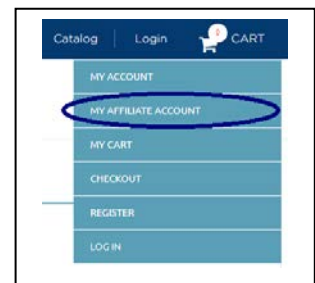

- a. Please fill in all the required fields
 - i. Referral Code: Choose any 6 digits, must be a mix of letters/numbers
 - ii. Password: Choose your own password for your account
 - iii. We only offer PayPal as payment method right now
 - iv. Choose between Auto Withdrawal or Manual Withdrawal
 - v. Auto Payment: Choose at which amount you would receive an auto payment
 - vi. Reserve Level: How much should stay in your account or 0?
 - vii. Affiliate Websites: Please enter all the websites where you will place our banners
- b. Click SUBMIT

CREATE AN ACCOUNT

PERSONAL INFORMATION

FIRST NAME *

LAST NAME *

MIDDLE NAME/INITIAL

EMAIL ADDRESS *

REFERRAL CODE

LOGIN INFORMATION

PASSWORD *

CONFIRM PASSWORD *

2. You will receive an E-Mail “your application is waiting for an approval”.
3. After your application has been reviewed you will receive an E-Mail stating “your affiliate account has been activated”.
4. You can now login (via Login -> My Affiliate Account or you find your affiliate account as well in your regular LEC Account).

- a. Find your Transaction History, Commission History, My Withdrawal Request, Reports etc.
- b. My Affiliate Banners: Here you can download and copy/paste banners and codes with the correct links
- c. My Affiliate Programs: Contains our Commission Structure
- d. My Affiliate Widget: Please do not use at this point.