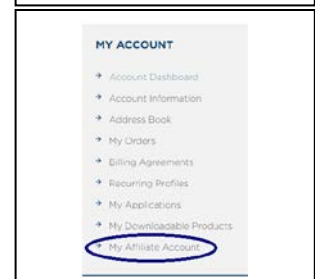

- a. Please fill in all the required fields
 - i. Referral Code: Choose any 6 digits, must be a mix of letters/numbers
 - ii. Password: Choose your own password for your account
 - iii. We only offer PayPal as payment method right now
 - iv. Choose between Auto Withdrawal or Manual Withdrawal
 - v. Auto Payment: Choose at which amount you would receive an auto payment
 - vi. Reserve Level: How much should stay in your account or 0?
 - vii. Affiliate Websites: Please enter all the websites where you will place our banners
- b. Click SUBMIT

CREATE AN ACCOUNT

PERSONAL INFORMATION

FIRST NAME *

LAST NAME *

MIDDLE NAME/INITIAL

EMAIL ADDRESS *

REFERRAL CODE

LOGIN INFORMATION

PASSWORD *

CONFIRM PASSWORD *

2. You will receive an E-Mail “your application is waiting for an approval”.
3. After your application has been reviewed you will receive an E-Mail stating “your affiliate account has been activated”.
4. You can now login (via Login -> My Affiliate Account or you find your affiliate account as well in your regular LEC Account).

- a. Find your Transaction History, Commission History, My Withdrawal Request, Reports etc.
- b. My Affiliate Banners: Here you can download and copy/paste banners and codes with the correct links
- c. My Affiliate Programs: Contains our Commission Structure
- d. My Affiliate Widget: Please do not use at this point.