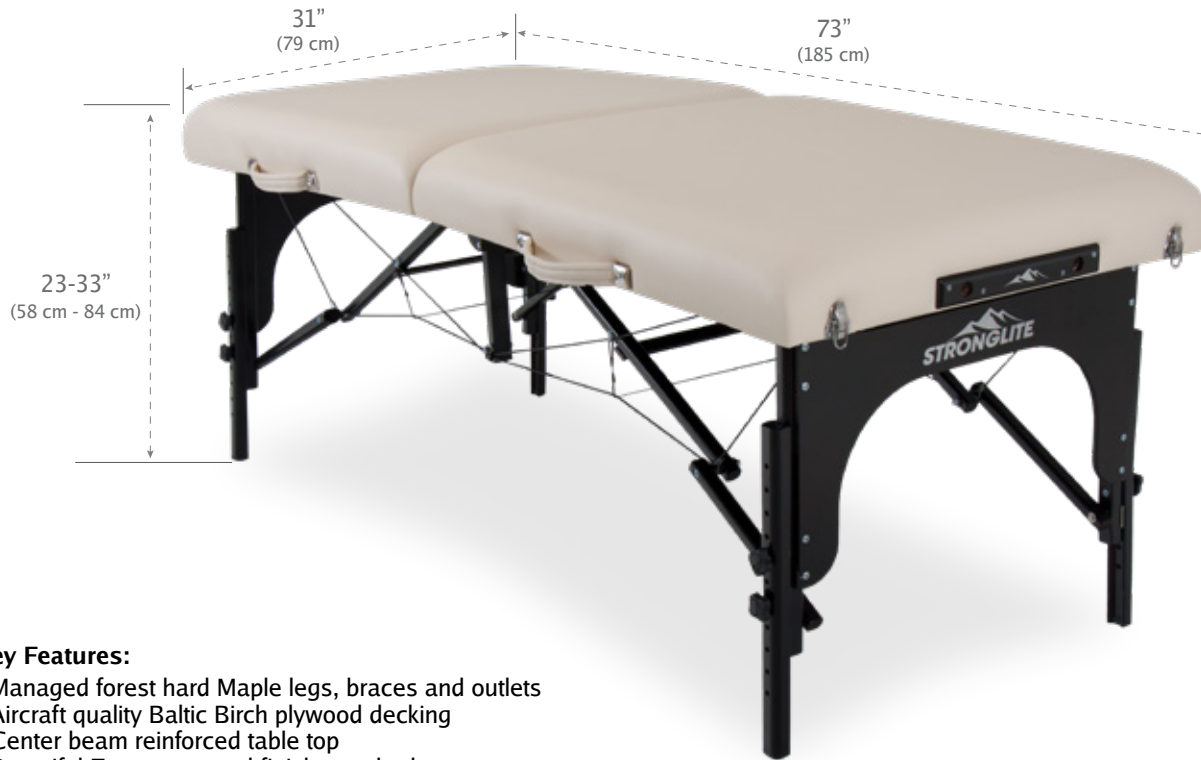

Premier

Portable Massage Table

STRONGLITE™
SERVING MASSAGE PROFESSIONALS SINCE 1986
Part of the Earthlite family

800.872.0560 • 760.599.1112 • earthlite.com

Premier

Portable Massage Table

Key Features:

- Managed forest hard Maple legs, braces and outlets
- Aircraft quality Baltic Birch plywood decking
- Center beam reinforced table top
- Beautiful Espresso wood finish standard
- Deluxe 3" triple density cushioning system for optimum comfort
- Patented PowerLock Support System
- Double knob leg extensions for extra stability
- Dual Maple headrest outlets
- Open Reiki endplates
- 100% PU Natursoft™ upholstery in Black, Vanilla Crème, or Mystic Blue

Specifications:

- Width: 31" (79 cm)
- Length: 73" (185 cm)
- Table Weight: 39 lbs.
- Height Range: 23"-33"
- Static Weight: 4,000 lbs.
- Max. Working Weight: 800 lbs.
- Limited Lifetime Warranty on Frame,
3 Years on cushioning and upholstery

1-300-0044, rev: 031122

Strata™ FacePillow

Flex-Rest™ Platform

Package Includes:

- Massage table
- Flex-Rest™ platform & Strata™ FacePillow
- Professional carry case

STRONGLITE
SERVING MASSAGE PROFESSIONALS SINCE 1986
Part of the Earthlite family