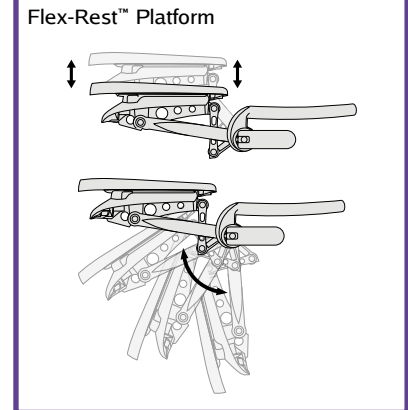

Specifications:

- Width: 31" (79 cm)
- Length: 73" (185 cm)
- Table Weight: 39 lbs.
- Height Range: 23"-33"
- Static Weight: 4,000 lbs.
- Max. Working Weight: 800 lbs.
- Limited Lifetime Warranty on Frame,
3 Years on cushioning and upholstery

1-300-0044, rev: 031122

Strata™ FacePillow

Flex-Rest™ Platform

Package Includes:

- Massage table
- Flex-Rest™ platform & Strata™ FacePillow
- Professional carry case

STRONGLITE
SERVING MASSAGE PROFESSIONALS SINCE 1986
Part of the Earthlite family